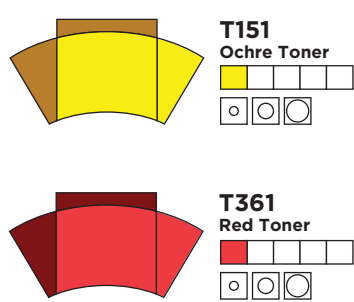

TINTING GUIDE MANUAL

SOLID TINTERS

TONERS

BLACK & WHITE TINTERS

* Shades depicted on Colour Wheel are NOT an accurate representation, rather than an indication. For accurate color representation, please consult our color swatch COLOR SOLUTIONS Master-Index.