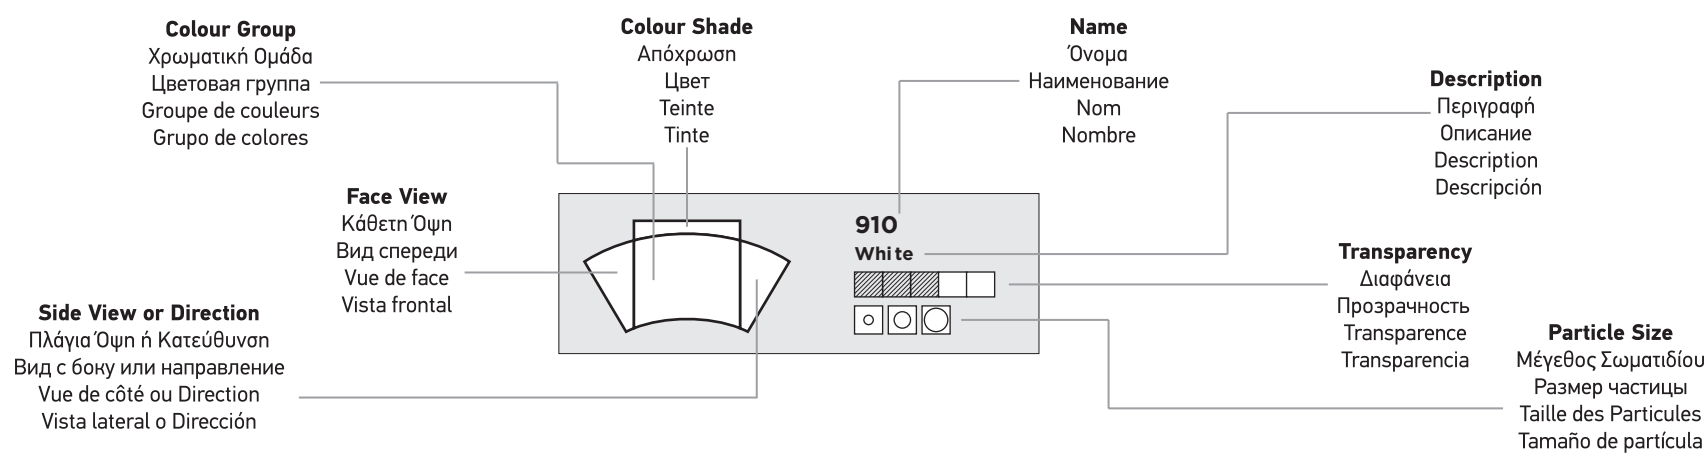

TINTING GUIDE MANUAL

SOLID TINTERS

TONERS

BLACK & WHITE TINTERS

* Shades depicted on Colour Wheel are NOT an accurate representation, rather than an indication. For accurate color representation, please consult our color swatch COLOR SOLUTIONS Master-Index.