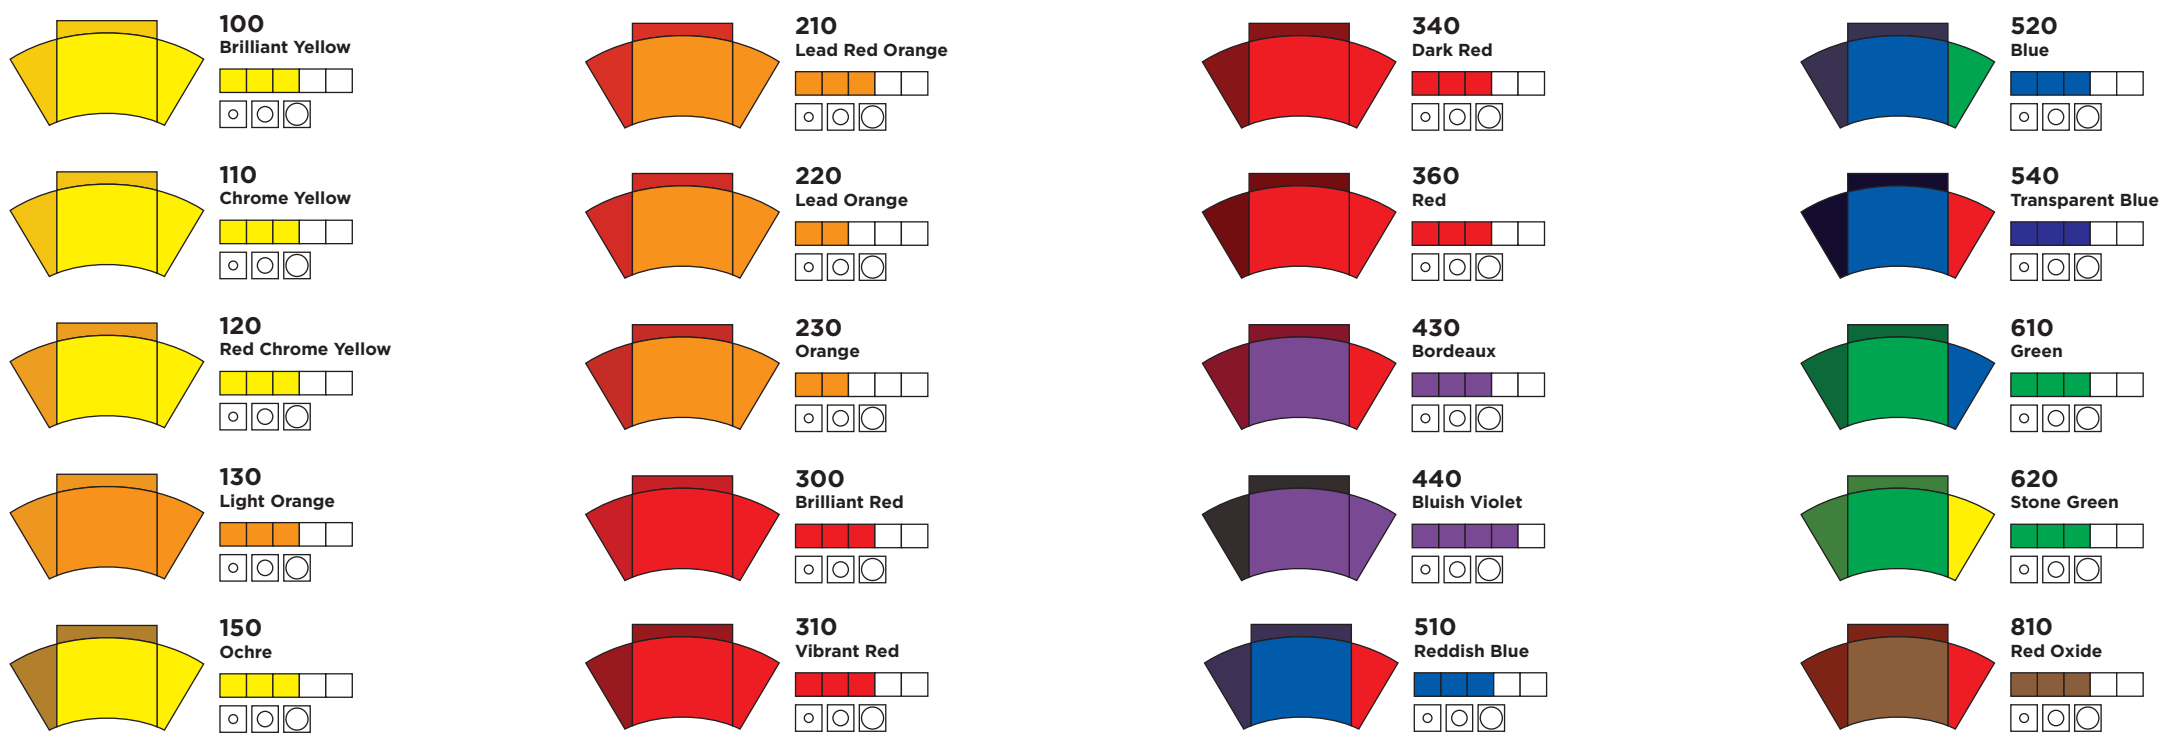

TINTING GUIDE MANUAL

SOLID TINTERS

TONERS

BLACK & WHITE TINTERS

* Shades depicted on Colour Wheel are NOT an accurate representation, rather than an indication. For accurate color representation, please consult our color swatch COLOR SOLUTIONS Master-Index.