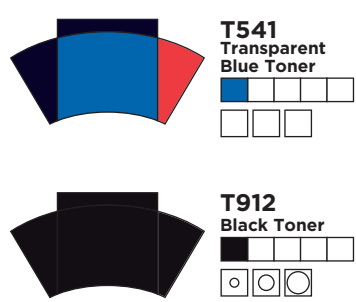

TINTING GUIDE MANUAL

SOLID TINTERS

TONERS

BLACK & WHITE TINTERS

* Shades depicted on Colour Wheel are NOT an accurate representation, rather than an indication. For accurate color representation, please consult our color swatch COLOR SOLUTIONS Master-Index.