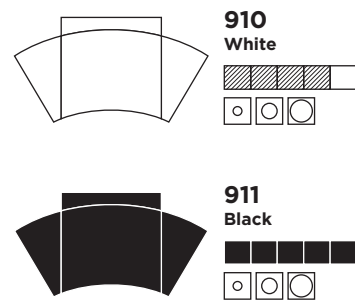

TINTING GUIDE MANUAL

SOLID TINTERS

TONERS

BLACK & WHITE TINTERS

* Shades depicted on Colour Wheel are NOT an accurate representation, rather than an indication. For accurate color representation, please consult our color swatch COLOR SOLUTIONS Master-Index.